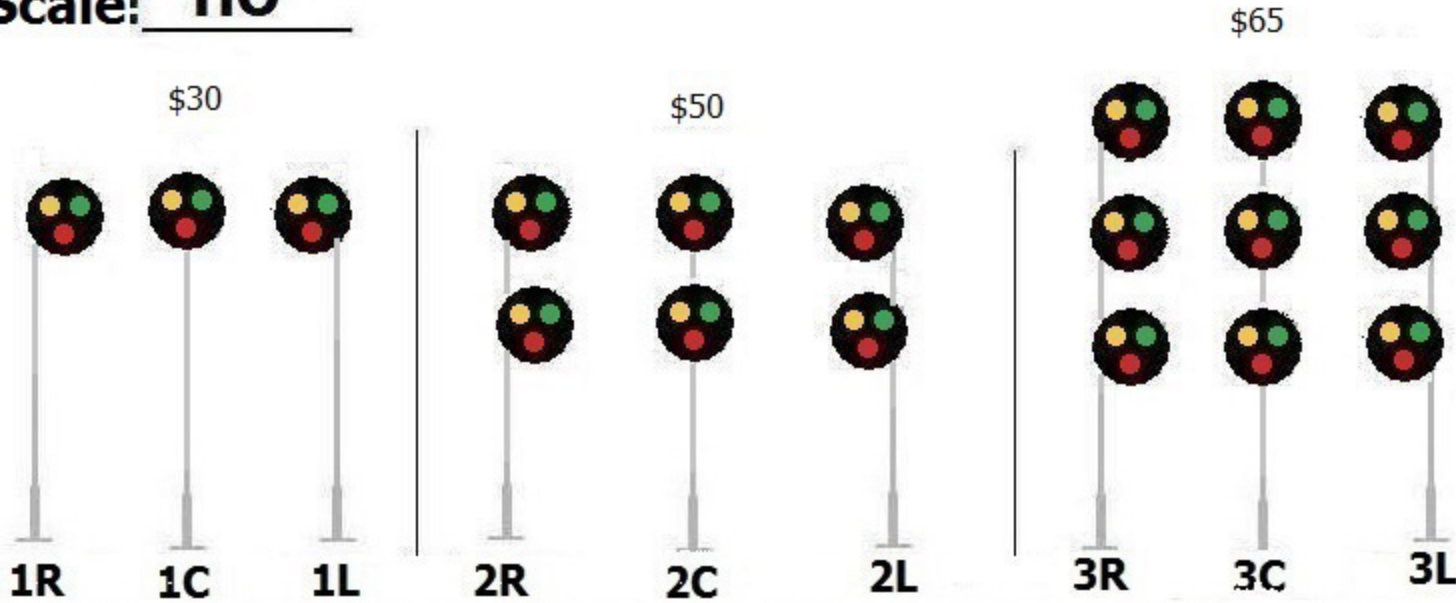

CUSTOM SIGNAL SYSTEMS

WWW.CUSTOMSIGNALSYSTEMS.COM

'G' Type Signal Worksheet

Customer: _____

Phone/Email: _____

Scale: HO

Prices above include ladder/mast color/light colors/square base/finial and 8" of wire
 Signals supplied with at least 8" of color-coded wire.

Mast Colors = Bright Silver, Dull/Weathered Silver, Flat Black
 Light Colors = Green, yellow, red, lunar (white)

Light color orientation as in above samples unless otherwise specified.

Mast height = 2-3/4" (20' scale) for single/double, 3-1/2" for triple. 3/4" (5.5' scale) signal head separation unless otherwise specified.

Bi-Directional signals available.

Maintenance Platforms/Safety Railings/Relay Box Bases (Optional)

Photo-etched metal prototypical ladder /upper safety railing and: Maintenance Platforms: \$10 single; \$15 double; \$20 triple
 Safety Railings: N/C single; \$5 double; \$10 triple

Relay Box Bases -- LO = \$7; HI = \$8

Custom orders welcome

Volume discount available

Signal Type	Quantity	Mast Color	Light Colors	Power Common (+/-)	Maintenance Platforms	Safety Railings	Finial	Base square or relay base	Cost	
					Photo-etched Metal	Photo-etched Metal	pointed round flat medium point		Unit	Total