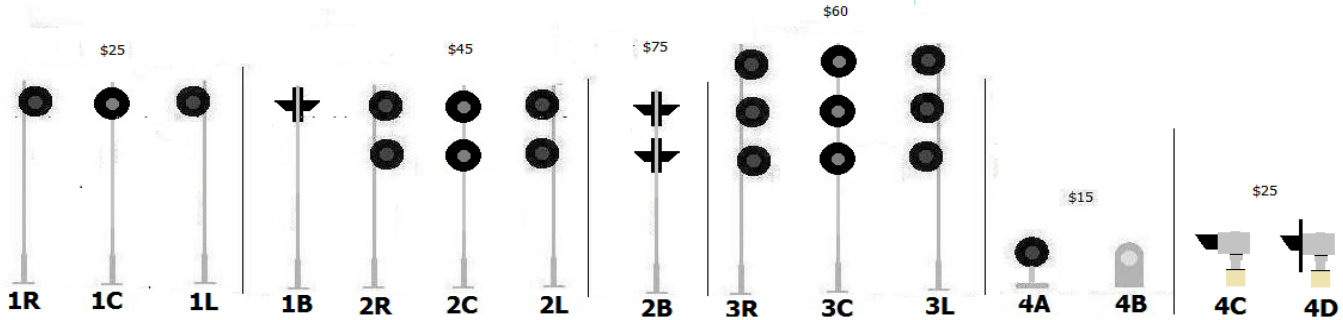

CUSTOM SIGNAL SYSTEMS

WWW.CUSTOMSIGNALSYSTEMS.COM

Searchlight Signal Worksheet

Customer: _____

Phone/Email: _____

Scale: HO

Prices above include ladder/mast color/light colors/circular base/finial and at least 8" of color-coded wire.
HO Signals are 2-3/4" tall for a single or double signal, and 3-7/16" tall for a triple signal unless otherwise specified.

Mast Colors = Bright Silver, Dull/Weathered Silver, Flat Black
Light Colors = green/red, green/yellow, yellow/red, green/yellow/red, lunar/red
Indicate colors for each signal head (top/middle/bottom)

Maintenance Platforms/Safety Railings/Relay Box Bases (Optional)

Photo-etched metal prototypical ladder/upper safety railing and: Maintenance Platforms: \$10 single; \$15 double; \$20 triple
Safety Railings: N/C single; \$5 double; \$10 triple

Relay Box Bases = \$5 LO (1/2" tall) or HI (3/4" tall)

Custom orders welcome
Volume discounts available

Signal Type	Quantity	Mast Color	Light Colors	Target (HO) 30" or 36"	Maintenance Platforms	Safety Railings	Finial Flat, Rounded, or Pointed(HO)	Base	Cost	
								Circular, or (HO) HI/LO Relay Base	Unit	Total