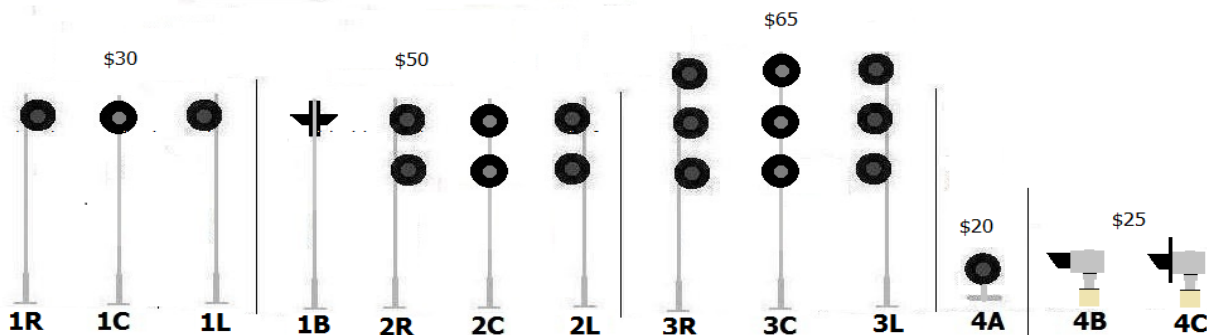

## Searchlight Signal Worksheet

Customer: \_\_\_\_\_

Phone/Email: \_\_\_\_\_

Scale:   N  

Prices above include ladder/mast color/light colors/circular base/finial and at least 12" of color-coded wire.

Mast height = 1-1/2" (scale 20') for single/double; 1-7/8" (scale 25') for triple, unless otherwise specified.

Mast Colors = Bright Silver, Dull/Weathered Silver, Flat Black

Light Colors = green/red, green/yellow, yellow/red, green/yellow/red, lunar/red

Indicate colors for each signal head (top/middle/bottom)

### Maintenance Platforms/Safety Railings/Relay Box Bases (Optional)

N Photo-etched metal prototypical ladder/upper safety railing and: Maintenance Platforms: \$10 single; \$15 double; \$20 triple  
Safety Railings: N/C single; \$5 double; \$10 triple