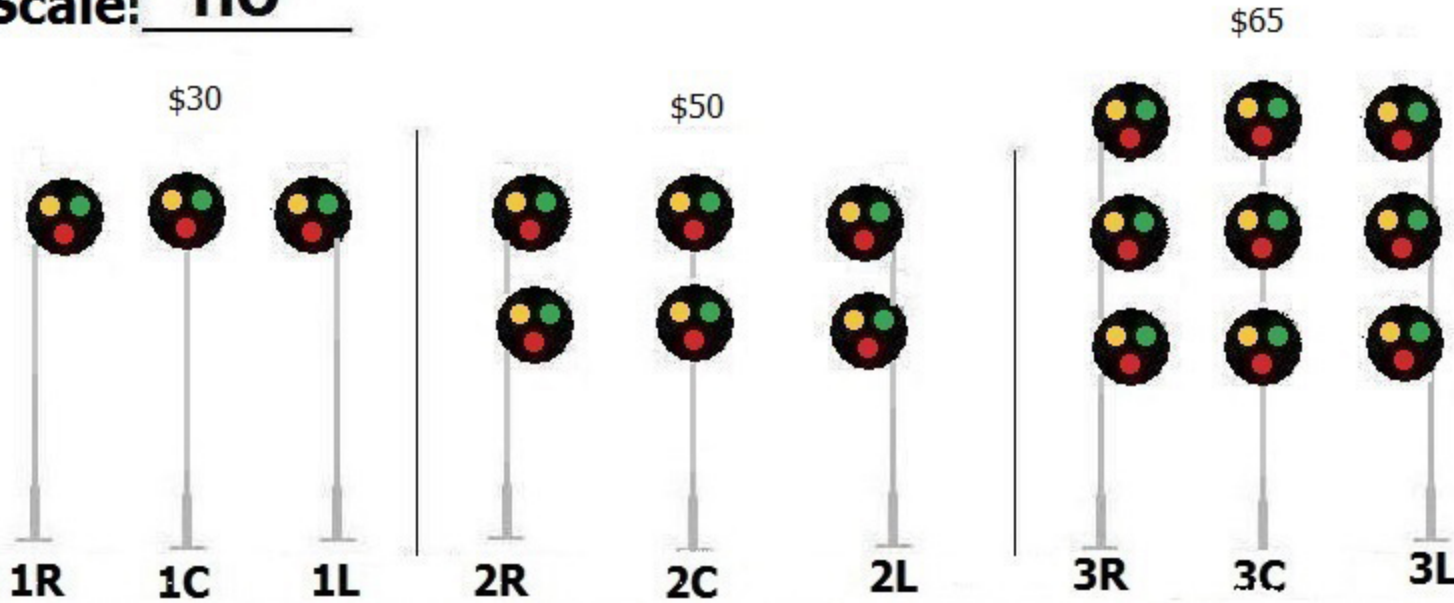

CUSTOM SIGNAL SYSTEMS

WWW.CUSTOMSIGNALSYSTEMS.COM

'G' Type Signal Worksheet

Customer: _____

Phone/Email: _____

Scale: HO

Base prices above include standard brass ladder and all other options EXCEPT maintenance platforms, safety railings and relay box bases. Signals supplied with at least 8" of color-coded wire.

Mast Colors = Bright Silver, Dull/Weathered Silver, Flat Black
 Light Colors = Green, yellow, red, lunar (white)

Light color orientation as in above samples unless otherwise specified.

Mast height = 2-3/4" (20' scale) for single/double, 3-7/16" for triple. 11/16" (scale 5') signal head separation unless otherwise specified.

Bi-Directional signals available.

Maintenance Platforms/Safety Railings/Relay Box Bases (Optional)

Photo-etched metal prototypical ladder /upper safety railing and: Maintenance Platforms: \$10 single; \$15 double; \$20 triple
 Safety Railings: N/C single; \$5 double; \$10 triple

Relay Box Bases = \$5

Custom orders welcome
 Volume discounts available

Signal Type	Quantity	Mast Color	Light Colors	Power Common (+/-)	Maintenance Platforms	Safety Railings	Finial Flat, Pointed, or Rounded	Base Square or relay base	Cost	
									Unit	Total