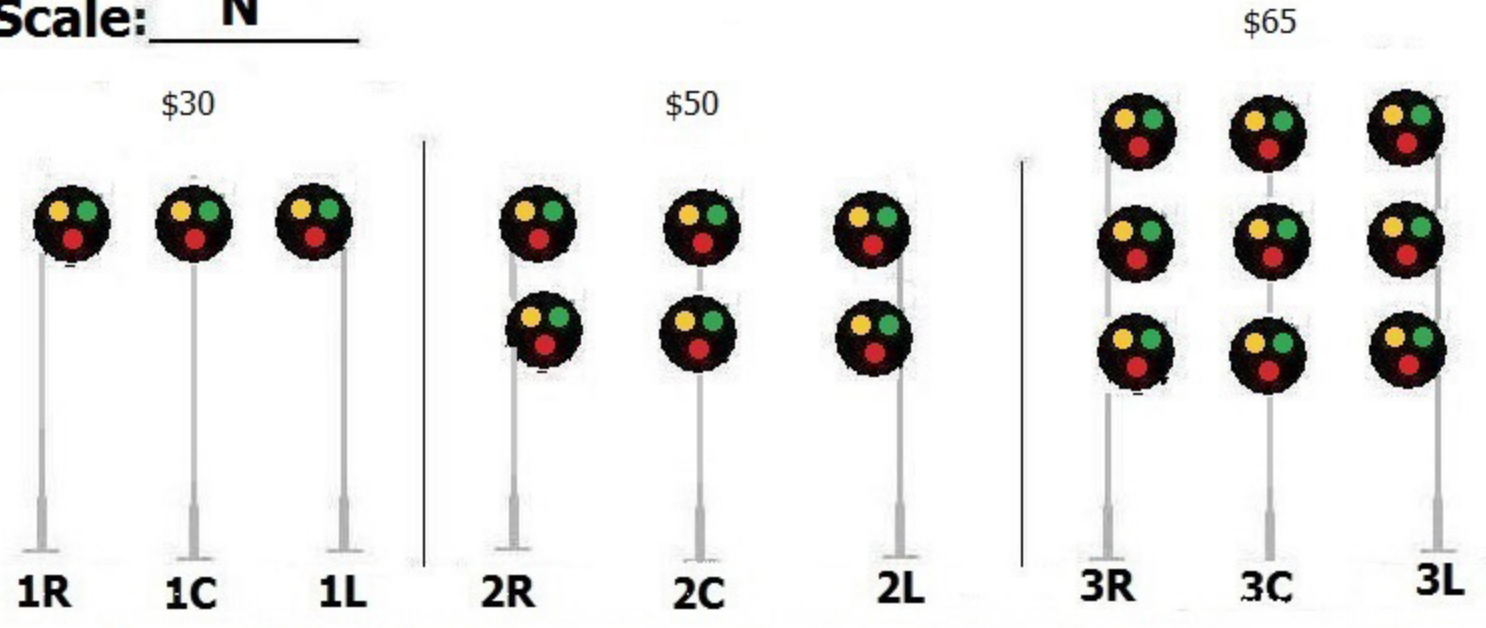

## 'G' Type Signal Worksheet

**Customer:** \_\_\_\_\_

**Phone/Email:** \_\_\_\_\_

**Scale:**   N  

Base prices above include standard ladder  
 Signals supplied with at least 8" of color-coded wire.  
 Mast Colors = Bright Silver, Dull/Weathered Silver, Flat Black  
 Light Colors = Green, yellow, red, lunar (white)  
 Light color orientation as in above samples unless otherwise specified.  
 Mast height = 1-1/2" (20' scale) for single/double, 1-7/8" for triple. 3/8" (scale 5') signal head separation unless otherwise specified.  
**Bi-Directional** signals available.

**Maintenance Platforms/Safety Railings/Relay Box Bases (Optional)**

Photo-etched metal prototypical ladder /upper safety railing and: Maintenance Platforms: \$10 single; \$15 double; \$20 triple  
 Safety Railings: N/C single; \$5 double; \$10 triple

Relay Box Bases = \$5

Custom orders welcome  
 Volume discounts available

Signal Type	Quantity	Mast Color	Light Colors	Power Common (+/-)	Maintenance	Safety	Finial <small>flat, or medium-point cap</small>	Base <small>Square or Relay Base</small>	Cost	
					Platforms <small>Photo-etched Metal</small>	Railings <small>Photo-etched metal</small>			Unit	Total