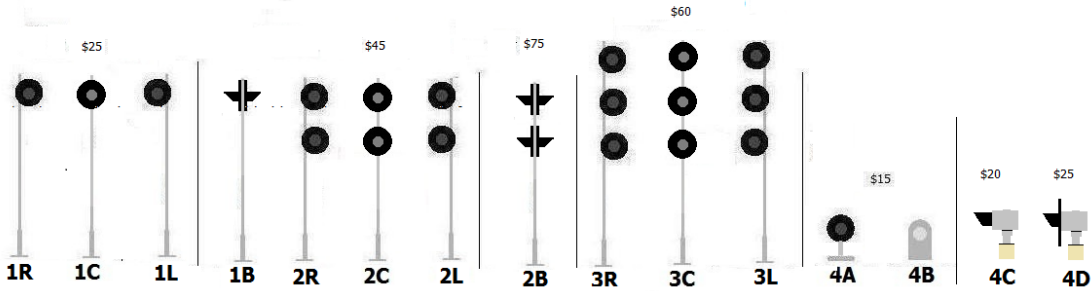

## Searchlight Signal Worksheet

Customer: \_\_\_\_\_

Phone/Email: \_\_\_\_\_

Scale: HO

Prices above include ladder/mast color/light colors/circular base/final and at least 8' of color-coded wire.  
HO Signals are 2-3/4" tall for a single or double signal, and 3-7/16" tall for a triple signal unless otherwise specified.