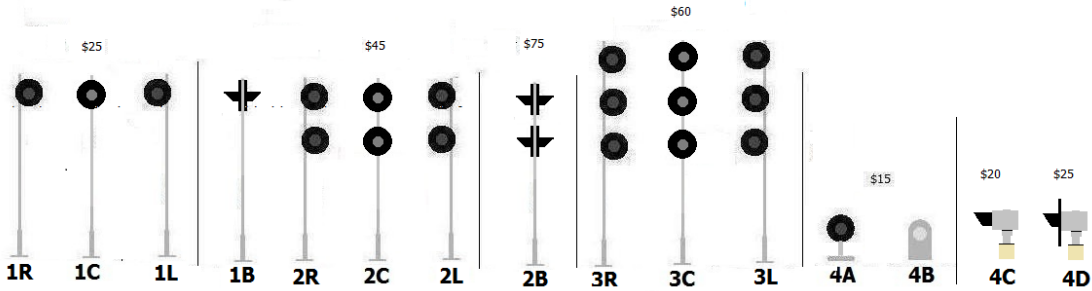

## Searchlight Signal Worksheet

Customer: \_\_\_\_\_

Phone/Email: \_\_\_\_\_

Scale: HO

Prices above include ladder/mast color/light colors/circular base/finial and at least 8" of color-coded wire.  
HO Signals are 2-3/4" tall for a single or double signal, and 3-7/16" tall for a triple signal unless otherwise specified.