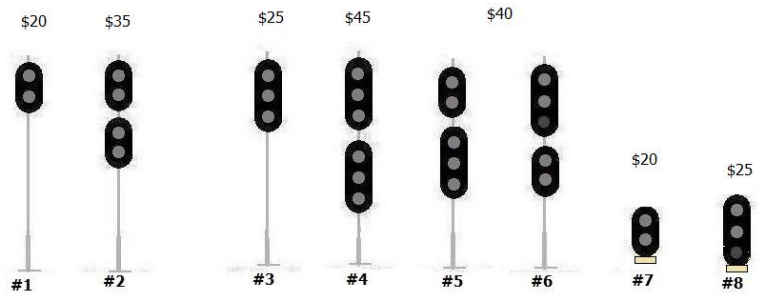

CUSTOM SIGNAL SYSTEMS

WWW.CUSTOMSIGNALSYSTEMS.COM

Multi-light Signal Worksheet

Customer: _____

Phone/Email: _____

Scale: N

Prices above include ladder/mast color/light colors/circular base/finial and at least 12" of color-coded wire.
 Mast height = 1-1/2" (scale 20') for single/double; 1-7/8" (scale 25') for triple, unless otherwise specified.

Mast Colors = Bright Silver, Dull/Weathered Silver, Flat Black
 Light Colors = Green, yellow, red, lunar (white)

Snow hoods available
Bi-Directional signals available

Maintenance Platforms/Safety Railings/Relay Box Bases (Optional)

Photo-etched metal prototypical ladder and: Maintenance Platforms: \$10 single; \$15 double
 Safety Railings: N/C single; \$5 double

Relay Box Bases = \$5 LO (1/4" tall) or HI (1/2" tall)

Custom orders welcome
 Volume discounts available

Signal Type	Quantity	Mast Color	Light Colors	Power Common (+/-)	Maintenance Platforms	Safety Railings	Finial Flat, Pointed, or Rounded	Base Circular, or (HO) HI/LO Relay Base	Cost	
					Photo-etched Metal	Photo-etched Metal			Unit	Total