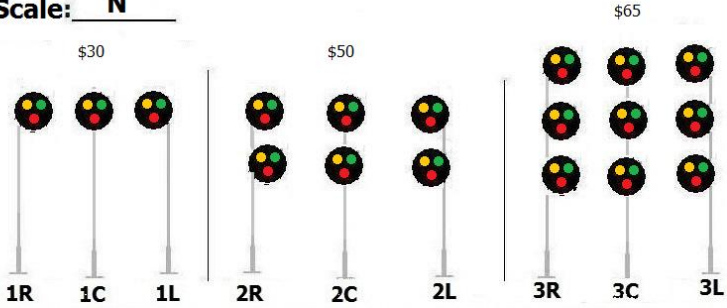

# 'G' Type Signal Worksheet

Customer: \_\_\_\_\_

Phone/Email: \_\_\_\_\_

Scale:  N

Base prices above include standard ladder  
 Signals supplied with at least 8" of color-coded wire.  
 Mast Colors = Bright Silver, Dull/Weathered Silver, Flat Black  
 Light Colors = Green, yellow, red, lunar (white)  
 Light color orientation as in above samples unless otherwise specified.  
 Mast height = 1-1/2" (20' scale) for single/double, 1-7/8" for triple. 3/8" (scale 5') signal head separation unless otherwise specified.  
**Bi-Directional** signals available.