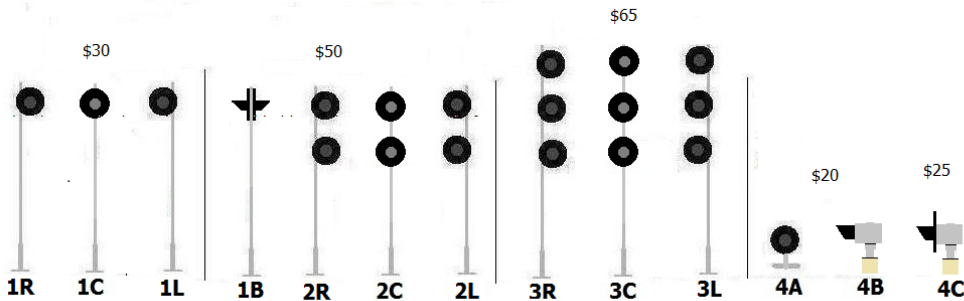

## Searchlight Signal Worksheet

Customer: \_\_\_\_\_

Phone/Email: \_\_\_\_\_

Scale:   N  

Prices above include ladder/mast color/light colors/circular base/finial and at least 12" of color-coded wire.  
Mast height = 1-1/2" (scale 20") for single/double; 1-7/8" (scale 25") for triple, unless otherwise specified.

Mast Colors = Bright Silver, Dull/Weathered Silver, Flat Black  
Light Colors = green/red, green/yellow, yellow/red, green/yellow/red, lunar/red  
Indicate colors for each signal head (top/middle/bottom)