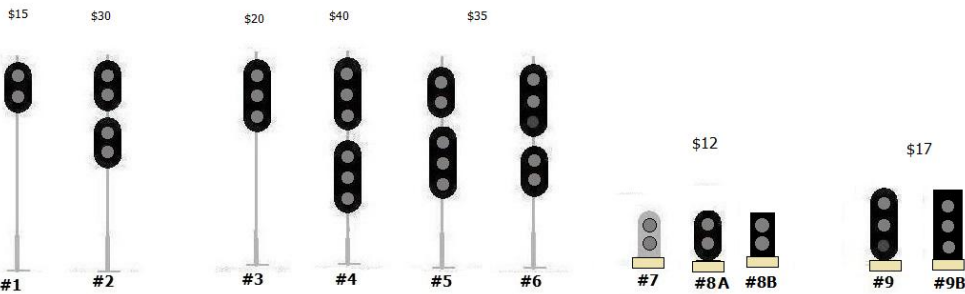

## Multi-light Signal Worksheet

Customer: \_\_\_\_\_

Phone/Email: \_\_\_\_\_

Scale: HO

Prices above include ladder/mast color/light colors/circular base/finial and at least 8" of color-coded wire.  
Signals are 2-3/4" tall unless otherwise specified.

Mast Colors = Bright Silver, Dull/Weathered Silver, Flat Black  
Light Colors = Green, yellow, red, lunar (white)

Snow hoods available  
Bi-Directional signals available