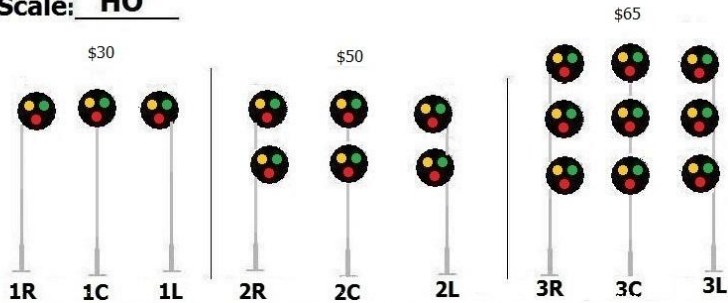

WWW.CUSTOMSIGNALSYSTEMS.COM

'G' Type Signal Worksheet

Customer: _____

Phone/Email: _____

Scale: HO

Base prices above include standard brass ladder and all other options EXCEPT maintenance platforms, safety railings and relay box bases.

Signals supplied with at least 8" of color-coded wire.

Mast Colors = Bright Silver, Dull/Weathered Silver, Flat Black

Light Colors = Green, yellow, red, lunar (white)

Light color orientation as in above samples unless otherwise specified.

Mast height = 2-3/4" (20' scale) for single/double, 3-7/16" for triple. 11/16" (scale 5') signal head separation unless otherwise specified.

Bi-Directional signals available.

Maintenance Platforms/Safety Railings/Relay Box Bases (Optional)