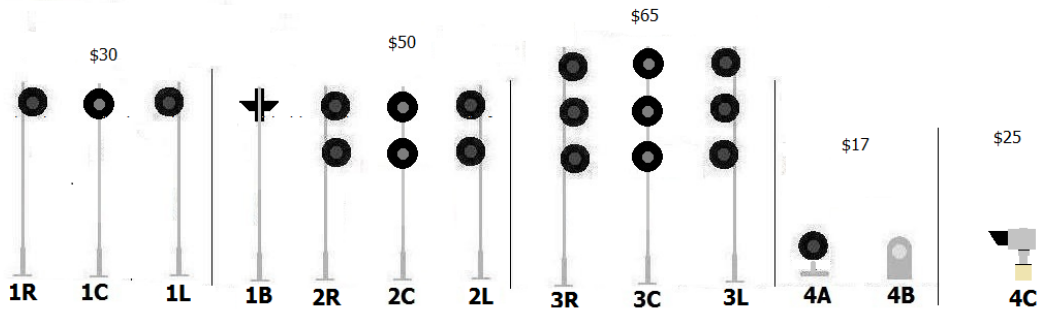

## Searchlight Signal Worksheet

Customer: \_\_\_\_\_

Phone/Email: \_\_\_\_\_

Scale: HO

Prices above include ladder/mast color/light colors/circular base/finial and at least 8" of color-coded wire.

- Mast Colors = Bright Silver, Dull/Weathered Silver, Flat Black  
 Light Colors = green/red, green/yellow, yellow/red, green/yellow/red, lunar/red  
 Indicate colors for each signal head (top/middle/bottom)

### Maintenance Platforms/Safety Railings/Relay Box Bases (Optional)

Photo-etched metal prototypical ladder /upper safety railing and: Maintenance Platforms: \$10 single; \$15 double; \$20 triple  
 HI (3/4") Relay Box Bases = \$5 Safety Railings: N/C single; \$5 double; \$10 triple

Custom orders welcome  
 Volume discounts available

Signal Type	Quantity	Mast Color	Light Colors	Maintenance Safety		Finial Flat, Rounded, or Pointed	Base Circular or Relay Base	Cost	
				Photo-Etched Metal	Photo-Etched Metal			Unit	Total