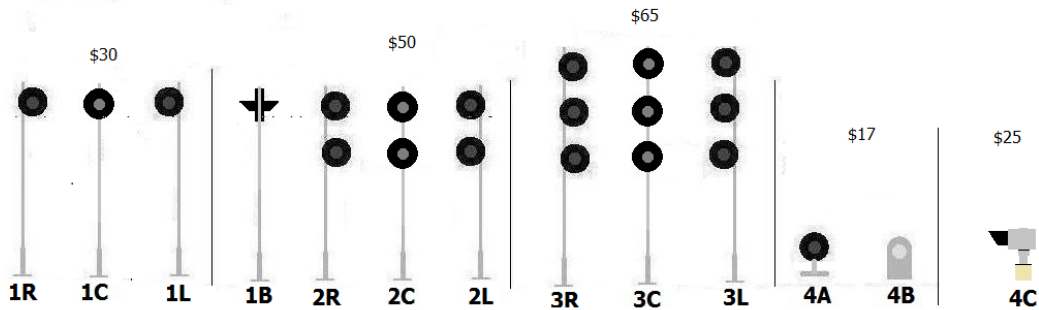

WWW.CUSTOMSIGNALSYSTEMS.COM

Searchlight Signal Worksheet

Customer: _____

Phone/Email: _____

Scale: N

Prices above include ladder/mast color/light colors/circular base/finial and at least 8" of color-coded wire.

Mast Colors = Bright Silver, Dull/Weathered Silver, Flat Black
 Light Colors = green/red, green/yellow, yellow/red, green/yellow/red, lunar/red
 Indicate colors for each signal head (top/middle/bottom)

Maintenance Platforms/Safety Railings/Relay Box Bases (Optional)

Photo-etched metal prototypical ladder /upper safety railing and: Maintenance Platforms: \$10 single; \$15 double; \$20 triple
 Relay Box Bases = \$5 Safety Railings: N/C single; \$5 double; \$10 triple