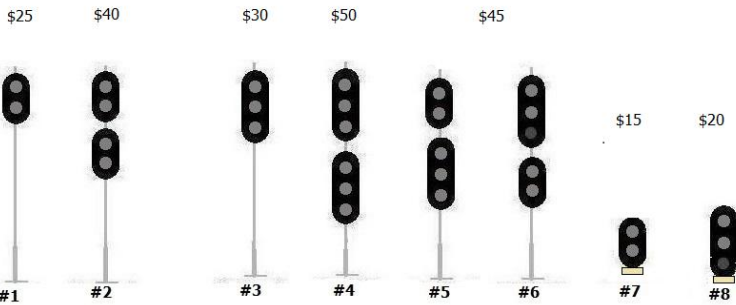

WWW.CUSTOMSIGNALSYSTEMS.COM

Multi-light Signal Worksheet

Customer: _____

Phone/Email: _____

Scale: Z

Prices above include ladder/mast color/light colors/circular base/finial and at least 8" of color-coded wire.

Mast Colors = Bright Silver, Dull/Weathered Silver, Flat Black
 Light Colors = Green, yellow, red, lunar (white)

Snow hoods available
 Bi-Directional signals available

Custom orders welcome
 Volume discounts available

Signal Type	Quantity	Mast Color	Light Colors	Power Common (+/-)	Finial Flat, Pointed, or Rounded	Cost	
						Unit	Total

Special Instructions