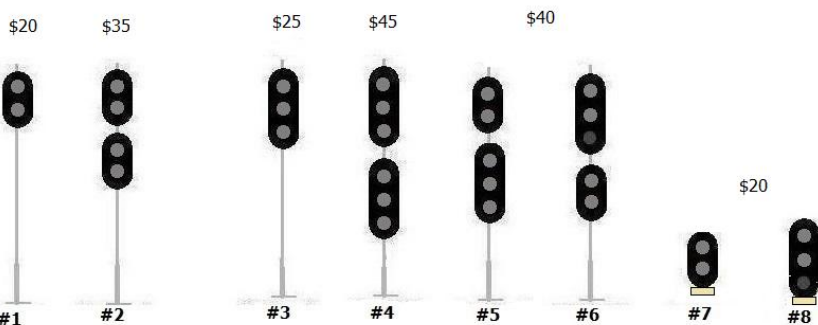

CUSTOM SIGNAL SYSTEMS

WWW.CUSTOMSIGNALSYSTEMS.COM

Multi-light Signal Worksheet

Customer: _____

Phone/Email: _____

Scale: N

Prices above include ladder/mast color/light colors/circular base/finial and at least 12" of color-coded wire.
Mast height = 1-1/2" (scale 20') for single/double; 1-7/8" (scale 25') for triple, unless otherwise specified.

Mast Colors = Bright Silver, Dull/Weathered Silver, Flat Black
Light Colors = Green, yellow, red, lunar (white)

Snow hoods available

Bi-Directional signals available

Maintenance Platforms/Safety Railings/Relay Box Bases (Optional)

Photo-etched metal prototypical ladder /upper safety railing and: Maintenance Platforms: \$10 single; \$15 double
Safety Railings: N/C single; \$5 double

Relay Box Bases = \$5 LO (1/4" tall) or HI (1/2" tall)

Custom orders welcome
Volume discounts available

Signal Type	Quantity	Mast Color	Light Colors	Power Common (+/-)	Maintenance Platforms	Safety Railings	Finial Flat, Pointed, or Rounded	Base Circular, or (HO) HI/LO Relay Base	Cost	
					Photo-etched Metal	Photo-etched Metal			Unit	Total