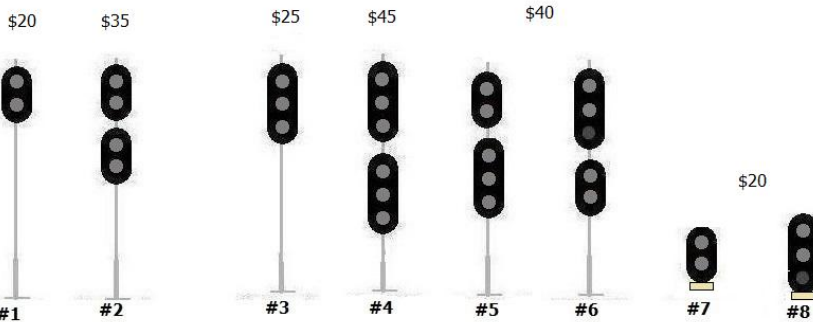

CUSTOM SIGNAL SYSTEMS

WWW.CUSTOMSIGNALSYSTEMS.COM

Multi-light Signal Worksheet

Customer: _____

Phone/Email: _____

Scale: N

Prices above include ladder/mast color/light colors/circular base/finial and at least 12" of color-coded wire.
 Mast height = 1-1/2" (scale 20') for single/double; 1-7/8" (scale 25') for triple, unless otherwise specified.
 Mast Colors = Bright Silver, Dull/Weathered Silver, Flat Black
 Light Colors = Green, yellow, red, lunar (white)

Snow hoods available
 Bi-Directional signals available

Maintenance Platforms/Safety Railings/Relay Box Bases (Optional)

Photo-etched metal prototypical ladder /upper safety railing and: Maintenance Platforms: \$10 single; \$15 double
 Safety Railings: N/C single; \$5 double

Relay Box Bases = \$5 LO (1/4" tall) or HI (1/2" tall)

Custom orders welcome
 Volume discounts available

Signal Type	Quantity	Mast Color	Light Colors	Power Common (+/-)	Maintenance Platforms	Safety Railings	Finial Flat, Pointed, or Rounded	Base Circular, or (HO) HI/LO Relay Base	Cost	
					Photo-etched Metal	Photo-etched Metal			Unit	Total