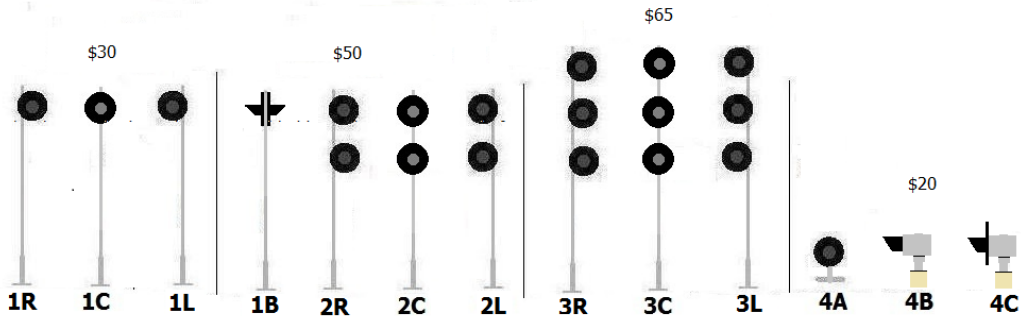

WWW.CUSTOMSIGNALSYSTEMS.COM

Searchlight Signal Worksheet

Customer: _____

Phone/Email: _____

Scale: N

Prices above include ladder/mast color/light colors/circular base/finial and at least 12" of color-coded wire.

Mast height = 1-1/2" (scale 20') for single/double; 1-7/8" (scale 25') for triple, unless otherwise specified.

Mast Colors = Bright Silver, Dull/Weathered Silver, Flat Black

Light Colors = green/red, green/yellow, yellow/red, green/yellow/red, lunar/red

Indicate colors for each signal head (top/middle/bottom)

Maintenance Platforms/Safety Railings/Relay Box Bases (Optional)

N Photo-etched metal prototypical ladder/upper safety railing and: Maintenance Platforms: \$10 single; \$15 double; \$20 triple
 Safety Railings: N/C single; \$5 double; \$10 triple