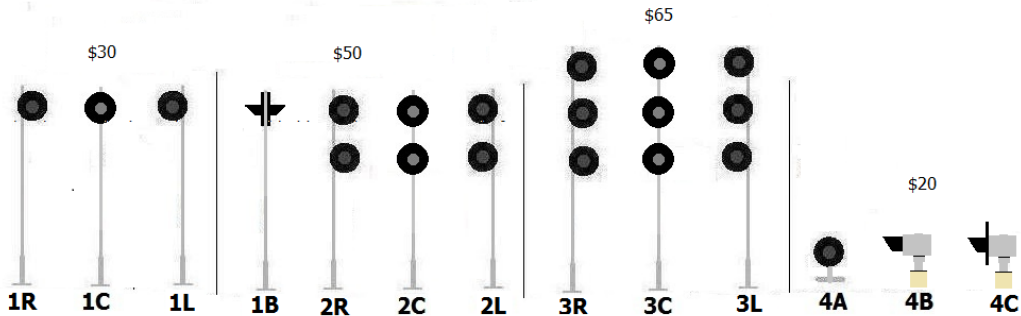

CUSTOM SIGNAL SYSTEMS

WWW.CUSTOMSIGNALSYSTEMS.COM

Searchlight Signal Worksheet

Customer: _____

Phone/Email: _____

Scale: N

Prices above include ladder/mast color/light colors/circular base/finial and at least 12" of color-coded wire.

Mast height = 1-1/2" (scale 20') for single/double; 1-7/8" (scale 25') for triple, unless otherwise specified.

Mast Colors = Bright Silver, Dull/Weathered Silver, Flat Black

Light Colors = green/red, green/yellow, yellow/red, green/yellow/red, lunar/red

Indicate colors for each signal head (top/middle/bottom)

Maintenance Platforms/Safety Railings/Relay Box Bases (Optional)

N Photo-etched metal prototypical ladder/upper safety railing and: Maintenance Platforms: \$10 single; \$15 double; \$20 triple
 Safety Railings: N/C single; \$5 double; \$10 triple