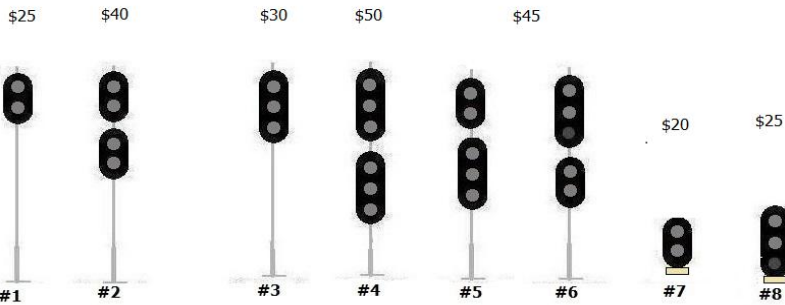

## Multi-light Signal Worksheet

Customer: \_\_\_\_\_

Phone/Email: \_\_\_\_\_

Scale:   Z  

Prices above include ladder/mast color/light colors/circular base/finial and at least 8" of color-coded wire.

Mast Colors = Bright Silver, Dull/Weathered Silver, Flat Black  
 Light Colors = Green, yellow, red, lunar (white)

Snow hoods available  
 Bi-Directional signals available

Custom orders welcome  
 Volume discounts available

Signal Type	Quantity	Mast Color	Light Colors	Power Common (+/-)	Maintenance Platforms	Safety Railings	Finial Flat, Pointed, or Rounded	Base Circular, or (HO) HI/LO Relay Base	Cost	
					Plastic or Photo-etched Metal	Plastic or Photo-etched Metal			Unit	Total