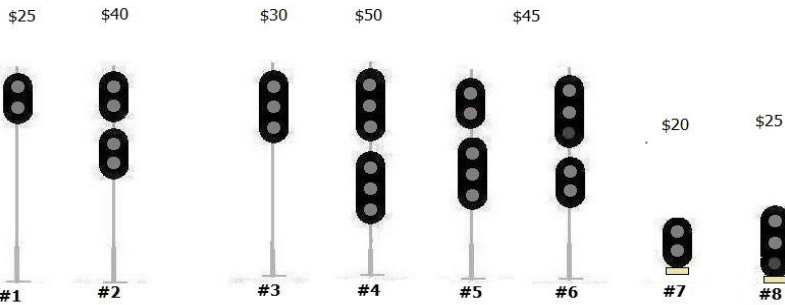

CUSTOM SIGNAL SYSTEMS

WWW.CUSTOMSIGNALSYSTEMS.COM

Multi-light Signal Worksheet

Customer: _____

Phone/Email: _____

Scale: Z

Prices above include ladder/mast color/light colors/circular base/finial and at least 8" of color-coded wire.

Mast Colors = Bright Silver, Dull/Weathered Silver, Flat Black
 Light Colors = Green, yellow, red, lunar (white)

Snow hoods available
 Bi-Directional signals available

Custom orders welcome
 Volume discounts available

Signal Type	Quantity	Mast Color	Light Colors	Power Common (+/-)	Maintenance Platforms	Safety Railings	Finial Flat, Pointed, or Rounded	Base Circular, or (HO) HI/LO Relay Base	Cost	
					Plastic or Photo-etched Metal	Plastic or Photo-etched Metal			Unit	Total