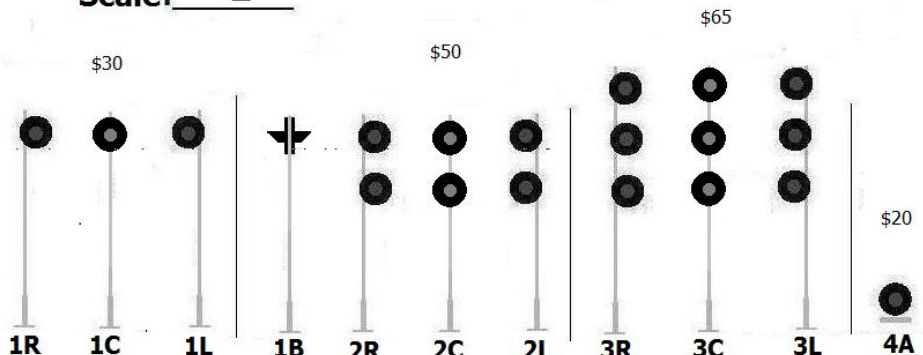

CUSTOM SIGNAL SYSTEMS

WWW.CUSTOMSIGNALSYSTEMS.COM

Searchlight Signal Worksheet

Customer: _____

Phone/Email: _____

Scale: Z

Prices above include ladder/mast color/light colors/circular base/finial and at least 12" of color-coded wire.

Mast Colors = Bright Silver, Dull/Weathered Silver, Flat Black
 Light Colors = green/red, green/yellow, yellow/red, green/yellow/red, lunar/red
 Indicate colors for each signal head (top/middle/bottom)