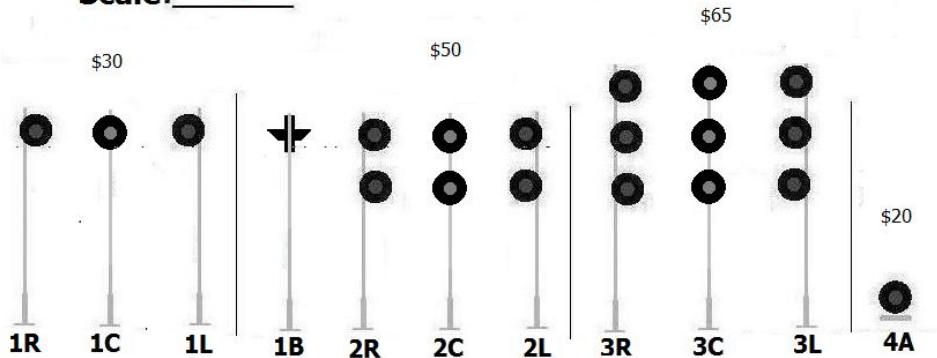

CUSTOM SIGNAL SYSTEMS

WWW.CUSTOMSIGNALSYSTEMS.COM

Searchlight Signal Worksheet

Customer: _____

Phone/Email: _____

Scale: Z

Prices above include ladder/mast color/light colors/circular base/finial and at least 12" of color-coded wire.

Mast Colors = Bright Silver, Dull/Weathered Silver, Flat Black
 Light Colors = green/red, green/yellow, yellow/red, green/yellow/red, lunar/red
 Indicate colors for each signal head (top/middle/bottom)