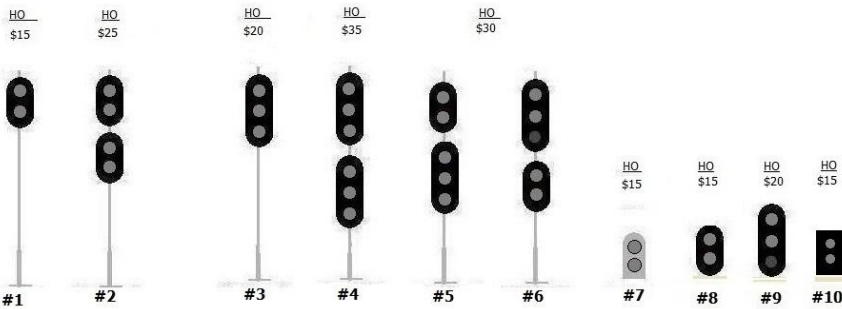

CUSTOM SIGNAL SYSTEMS

WWW.CUSTOMSIGNALSYSTEMS.COM

Multi-light Signal Worksheet

Customer: _____

Phone/Email: _____

Gauge: HO

Prices above include ladder/mast color/light colors/circular base/finial and at least 12" of color-coded wire.
Signals are 2-3/4" tall unless otherwise specified.

Mast Colors = Bright Silver, Dull/Weathered Silver, Flat Black
Light Colors = Green, yellow, red, lunar (white)

Snow hoods available for 3-light signal heads (\$5 per signal head)
Bi-Directional signals available

Maintenance Platforms/Safety Railings/Relay Box Bases (Optional)

Plastic Maintenance Platforms (center or end hole): \$5 single; \$5 double
Center hole = platform extends in front of and behind mast
End hole = entire platform behind mast

Plastic Safety Railings: N/C single; \$5 double
Photo-etched metal prototypical ladder and: Maintenance Platforms: \$10 single; \$15 double
Safety Railings: N/C single; \$5 double

Relay Box Bases = \$5 LO (1/2" tall) or HI (3/4" tall)