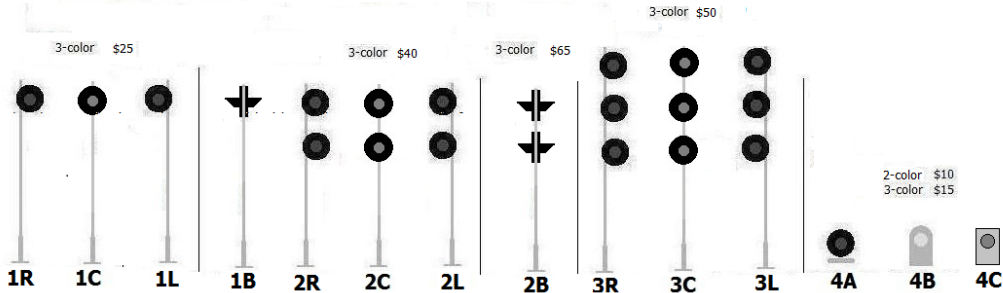

## Searchlight Signal Worksheet

Customer: \_\_\_\_\_

Phone/Email: \_\_\_\_\_

Gauge: **HO**

Prices above include ladder/mast color/light colors/circular base/finial and at least 12" of color-coded wire.  
HO Signals are 2-3/4" tall for a single or double signal, and 3-7/16" tall for a triple signal unless otherwise specified.

- Mast Colors = Bright Silver, Dull/Weathered Silver, Flat Black
  - Light Colors = green/red, green/yellow, yellow/red, green/yellow/red, lunar/red
- Indicate colors for each signal head (top/middle/bottom)

Custom orders welcome  
Volume discounts available

Signal Type	Quantity	Mast Color	Light Colors	Target (HO) 30" or 36"	Maintenance	Safety	Finial Flat, Rounded, or Pointed(HO)	Base	Cost	
					Platforms Plastic(HO), or Photo-Etched Metal	Railings Plastic(HO), or Photo-Etched Metal		Circular, or (HO) HI/LO Relay Base	Unit	Total