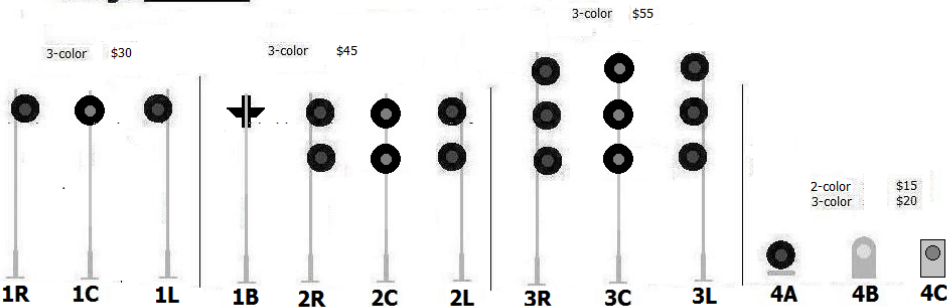

CUSTOM SIGNAL SYSTEMS

WWW.CUSTOMSIGNALSYSTEMS.COM

Searchlight Signal Worksheet

Customer: _____

Phone/Email: _____

Gauge: N

Prices above include ladder/mast color/light colors/circular base/finial and at least 12" of color-coded wire. Single signals are 1-1/2" tall unless otherwise specified.

Mast Colors = Bright Silver, Dull/Weathered Silver, Flat Black
 Light Colors = green/red, green/yellow, yellow/red, green/yellow/red, lunar/red
 Indicate colors for each signal head (top/middle/bottom)