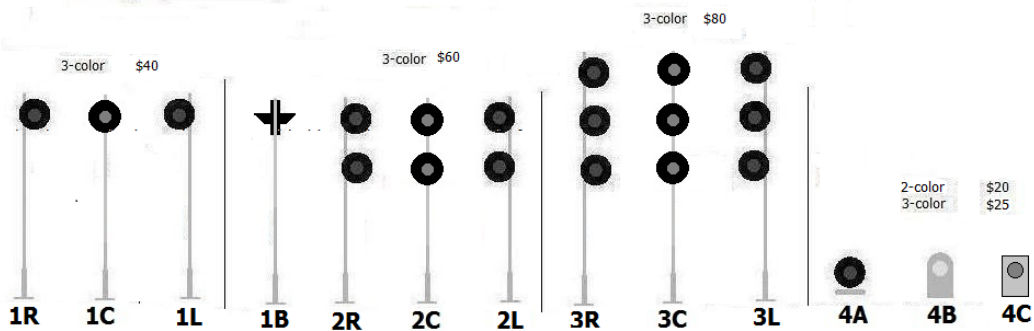

WWW.CUSTOMSIGNALSYSTEMS.COM

Searchlight Signal Worksheet

Customer: _____

Phone/Email: _____

Gauge: Z

Prices above include ladder/mast color/light colors/circular base/final and at least 12" of color-coded wire.

Mast Colors = Bright Silver, Dull/Weathered Silver, Flat Black
 Light Colors = green/red, green/yellow, yellow/red, green/yellow/red, lunar/red
 Indicate colors for each signal head (top/middle/bottom)

Custom orders welcome
 Volume discounts available

Signal Type	Quantity	Mast Color	Light Colors	Cost	
				Unit	Total

Special Instructions